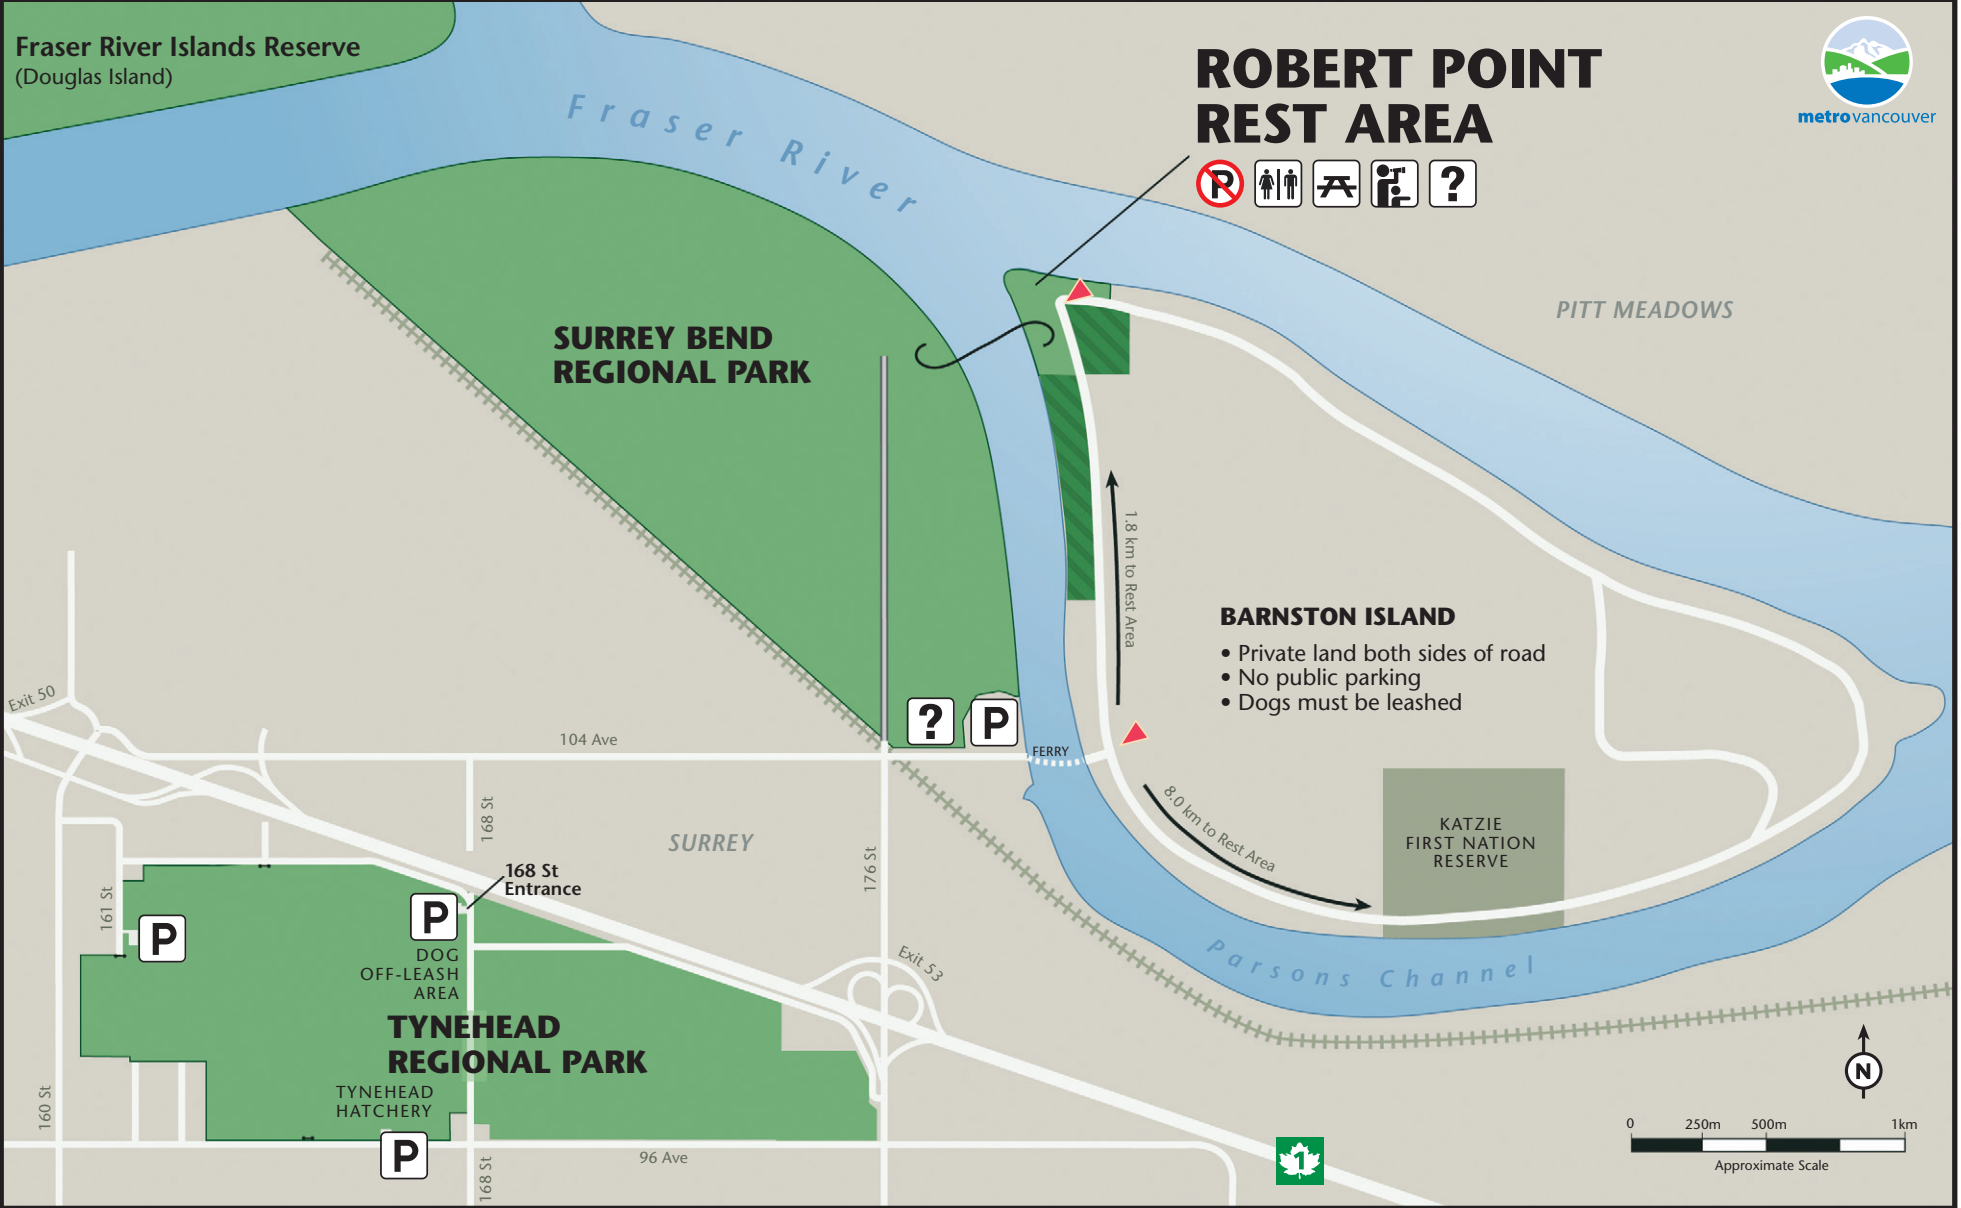

ROBERT POINT REST AREA PART OF SURREY BEND REGIONAL PARK

- | | | | |
|-------------|-------------|---|------------------|
| Information | Toilets | Distance Marker | Regional Park |
| Parking | Picnic Area | Railroad | No Public Access |
| No Parking | Viewpoint | Service Road
Cycling/Walking permitted | |